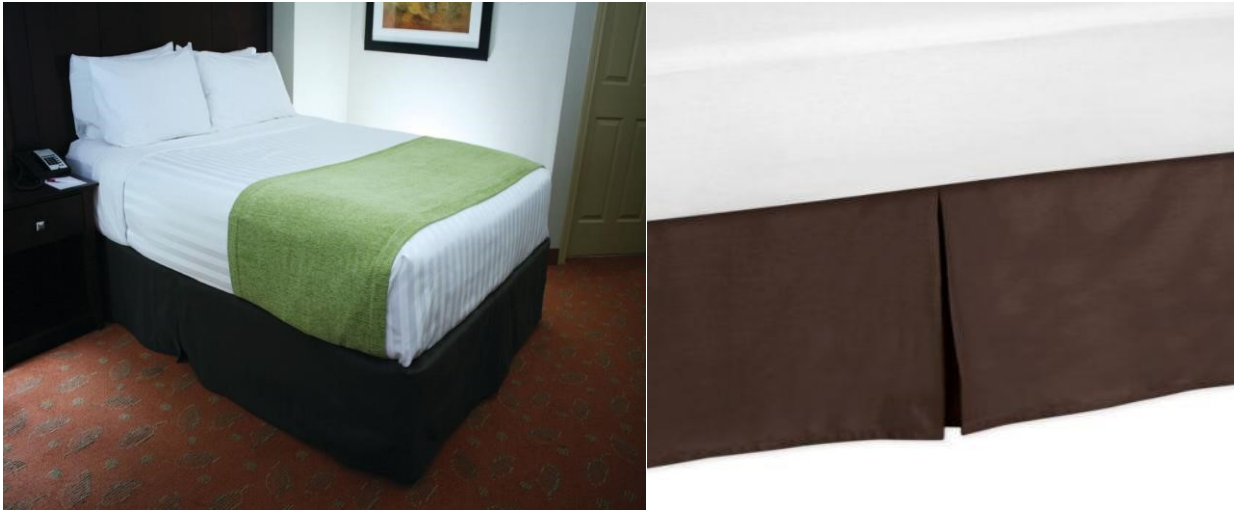

	12-60 EA	72+ EA
Full	\$ 34.40	\$ 29.95
Queen	\$ 36.80	\$ 32.00
King	\$ 40.25	\$ 35.00

Frank & Ron Hotel-Motel Supply, Inc.
888-854-6367 – info@motelsupplies.com

HSC KX Bedding

Shantung Bed Skirt

Product Features and Benefits